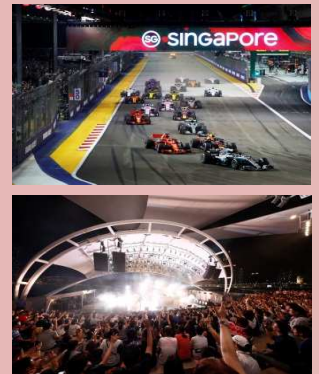

**Special Benefits:**

- Exclusive door-to-door ticket delivery
- Group Purchase Special Price for selected ticket categories

Race period 賽事日期: Sep 20 - 22, 2019

Selling period 銷售日期: Until May 7, 2019

Ticket Category 門票種類	Location 看台位置	Price (per ticket) 票價 (每張)	Group Purchase Special Price (per ticket) 團體優惠票價 (每張)	
			4 - 7 Tickets 4 - 7張門票	8 Tickets and above 8張門票或以上
<b>Grandstand 3-Day tickets 看台區三日門票</b>				
<b>Bay Grandstand</b> - Hear the roar beneath their feet as the cars race past the picturesque waterfront stretch and drive underneath the Grandstand	<b>Zone 3</b> Access to Zone 3 & 4 only	\$1,700	\$1,640	\$1,580
<b>Stamford Grandstand</b> - Have a fantastic view of Turn 7, which presents one of several overtaking opportunities at the Marina Bay Street Circuit.	<b>Zone 4</b> Access to Zone 4 only	\$2,640	\$2,530	\$2,350
<b>Stamford Grandstand Junior</b> (Aged 16 years & below)		\$1,760	N/A	N/A
<b>Empress Grandstand</b> - Offers impressive views of the cars entering the vaulted arches of the stately Anderson Bridge.		\$2,640	\$2,530	\$2,350