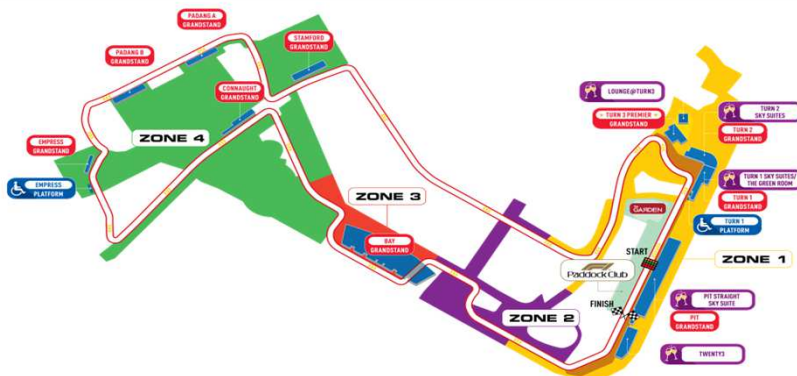

Selling Period 銷售日期: Apr 9 - May 7, 2019

Uniqueness of Singapore F1:

- World's Only Formula One Night Race
- Asia's Only Full Street Race

Off-Track:

- Headlining Performances
- Live performances on stages in Zone 1 & 4
- Roving performances throughout the Circuit Park
- A wide selection of food and beverage outlets serving up local and international delights
- Uncountable interactive activities

Optional ticket upgrade surcharge (price base on Zone 4 Walkabout package)
 自選升級門票附加費 (以Zone 4步行區套餐計算)

Ticket Category 門票種類	Location 看台位置	Price (per ticket) 票價 (每張)	Group Purchase Special Price (per ticket) 團體優惠票價 (每張)	
			4 - 7 Tickets 4 - 7張門票	8 Tickets and above 8張門票或以上
3-Day Grandstand tickets 看台區三日門票				
Bay Grandstand	 Zone 3 Access to Zone 3, 4	Free upgrade		
Stamford Grandstand	 Zone 4 Access to Zone 4 only	\$940	\$830	\$650
Empress Grandstand		\$940	\$830	\$650
Padang Grandstand		\$1,240	\$1,120	\$880
Connaught Grandstand		\$1,240	\$1,120	\$880
Turn 1 Grandstand	 Zone 1 Access to Zone 1, 2, 3, 4	\$4,720	N/A	N/A
Turn 2 Grandstand		\$4,720	N/A	N/A
Pit Grandstand		\$4,720	\$4,370	\$3,780
Super Pit Grandstand		\$5,900	N/A	N/A
Turn 3 Premier Grandstand		\$10,620	N/A	N/A
Mercedes-AMG Petronas Motorsport Experience (Pit Grandstand)		\$10,860	N/A	N/A

Optional ticket upgrade surcharge (price base on Zone 4 Walkabout package)
 自選升級門票附加費 (以Zone 4步行區套餐計算)

3-Day Combination tickets 組合三日門票				
Ticket Category 門票種類	Fri	Sat	Sun	Price (per ticket) 票價 (每張)
PIT Combi	Padang Grandstand	Stamford Grandstand	Pit Grandstand	\$3,540
Padang Combi	Stamford Grandstand	Pit Grandstand	Padang Grandstand	\$1,830
Zone 1 Walkabout Combi	Pit Grandstand	Pit Grandstand	Premier Walkabout	\$1,830
Stamford Combi	Pit Grandstand	Padang Grandstand	Stamford Grandstand	\$1,240