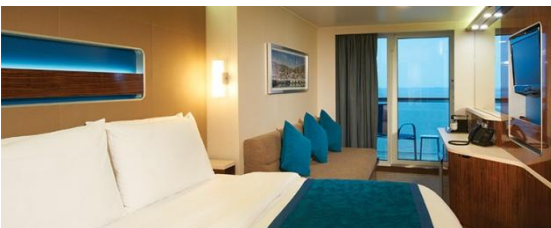

**Cruise
郵輪**

**Sailing Date
出發日期**

**Embark/Disembark
登船/離船**

**Price (per person)
售價 (每位)**

**Package includes
套餐包括**

**Norwegian Breakaway
挪威逍遙號**

2018
May 11 / 20 / 29 Jun 7

Copenhagen, Denmark / Copenhagen, Denmark
哥本哈根, 丹麥 / 哥本哈根, 丹麥

	1st guest per room 每房首位乘客	2nd guest per room 每房第二位乘客
Inside 內艙房 (Cat. IF)	HK$ 7,800 <i>up</i>起	HK$ 7,800 <i>up</i>起
Oceanview 海景房 (Cat. OC)	HK$ 9,750 <i>up</i>起	HK$ 4,880 <i>up</i>起
Balcony 露台房 (Cat. BD)	HK$ 12,870 <i>up</i>起	HK$ 6,440 <i>up</i>起

9 nights cruise accommodation with meals and selected onboard entertainment
9 晚郵輪假期連食宿及特選船上娛樂