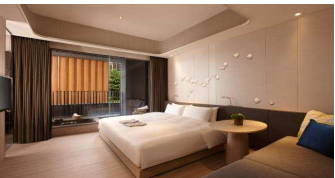

Hotel 酒店	Period of Stay 住宿日期	Room Category 房間種類	Breakfast 早餐	Adult Twin 成人雙人房	Adult Extra Bed 成人加床	Child Extra Bed 小童加床
Beitou 北投						
Hotel Royal Beitou 北投老爺酒店 MRT Station: New Beitou Station 	Oct 16 - Dec 18	Deluxe Room	✓	\$2,500	\$2,030	\$2,030
Value Added Benefits: ■ Enjoy in-room hot spring and public nude hot spring - '沐' & facilities (including Sauna, Steam room, etc.) ■ Enjoy fitness class (advance booking required)						
Grand View Resort 北投麗禧溫泉酒店 MRT Station: New Beitou Station 	Oct 16 - Dec 18	Superior Room	✓	\$3,130	\$2,240	\$2,090

Value Added Benefits

- Enjoy in-room hot spring, open-air spa, sauna, recreation amenities and activities
- Enjoy complimentary coffee, tea, and snack at Just Café

Hotel Royal Chiaohsi

礁溪老爺酒店

** 一泊二食 **

Oct 16 - Dec 18	Western Suite	✓	\$2,560	N/A	N/A
-----------------	---------------	---	---------	-----	-----

Value Added Benefits

- Enjoy daily buffet dinner
- Enjoy open-air spa and indoor spa complex

Wellspring by Silks

晶泉丰旅

Oct 16 - Dec 18	Superior Room	✓	\$2,140	N/A	N/A
	Family Twin Room		\$2,370	\$1,970	\$1,970